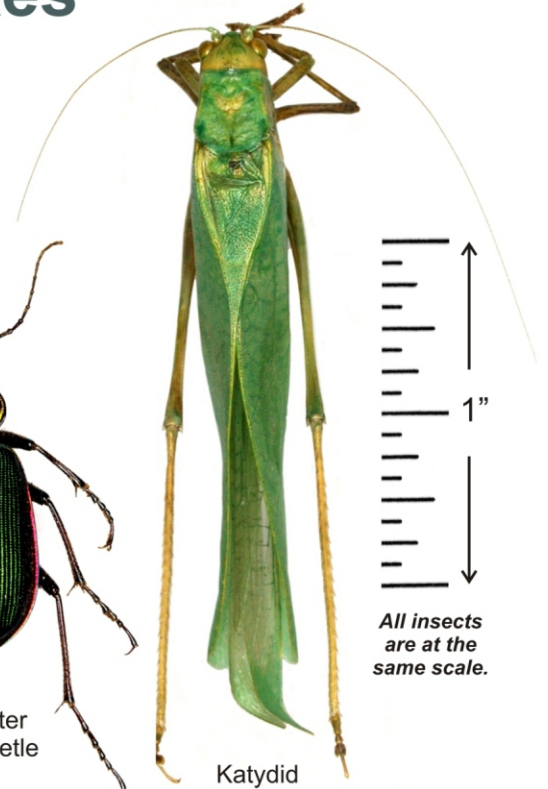

Emerald Ash Borer Look-Alikes

Emerald Ash Borer

Honeysuckle Flatheaded Borer

Honeylocust Flatheaded Borer

Flatheaded Appletree Borer

Golden Flatheaded Borer

Poplar Flatheaded Borer

Click Beetle

Dogbane Leaf Beetle

Sixspotted Tiger Beetle

Green Ground Beetle

Green Ground Beetle

Blue-Green Ground Beetle

Fiery Hunter Ground Beetle

Katydid

All insects are at the same scale.

Green June Beetle

"Rainbow Scarab" Dung Beetle

Japanese Beetle

Green Stink Bug

Green Leafhopper

Green Halictid Bee

Green Bottle Fly

There are many bright metallic-green insects in Nebraska, but the emerald ash borer beetle is only a half-inch long and strictly associated with ash trees.