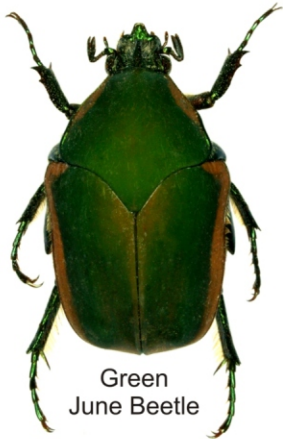

Emerald Ash Borer Look-Alikes

Emerald Ash Borer

Honeysuckle Flatheaded Borer

Honeylocust Flatheaded Borer

Flatheaded Appletree Borer

Golden Flatheaded Borer

Poplar Flatheaded Borer

Click Beetle

Dogbane Leaf Beetle

Sixspotted Tiger Beetle

Green Ground Beetle

Green Ground Beetle

Blue-Green Ground Beetle

Fiery Hunter Ground Beetle

Katydid

All insects are at the same scale.

Green June Beetle

"Rainbow Scarab" Dung Beetle

Japanese Beetle

Green Stink Bug

Green Leafhopper

Green Halictid Bee

Green Bottle Fly

There are many bright metallic-green insects in Nebraska, but the emerald ash borer beetle is only a half-inch long and strictly associated with ash trees.