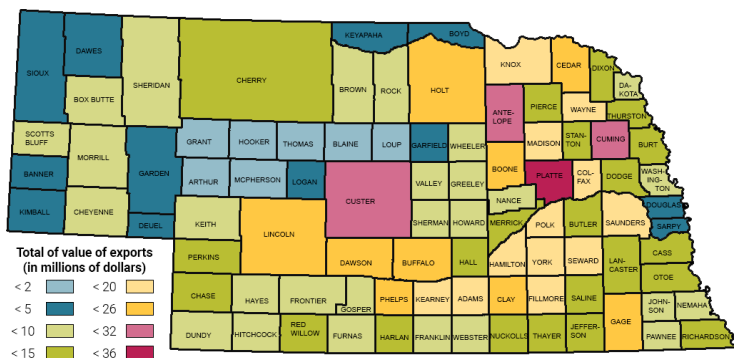

TOP EXPORTS

- | | | |
|---|---|--|
| 1 Corn
\$388.2 million (2019) | 7 Pet Food
\$59.3 million (2020) | 13 Enzymes
\$14.7 million (2020) |
| 2 Soybeans and Soybean Products
\$229.9 million (2019) | 8 Prepared and Processed Foods
\$32.9 million (2020) | 14 Planting Seeds
\$13.1 million (2020) |
| 3 Beef
\$224.5 million (2020) | 9 Offal
\$24.1 million (2020) | 15 Animal Fats
\$7.1 million (2020) |
| 4 Sugars and Sweeteners
\$134.5 million (2020) | 10 Wheat
\$20.5 million (2019) | |
| 5 Ethanol
\$87.4 million (2019) | 11 Feeds and Fodders
\$17.5 million (2020) | |
| 6 Pork
\$73.1 million (2020) | 12 Distillers Grains
\$15.1 million (2020) | |

Total Exports
\$1.38 billion (2019)

Source: USDA Global Agricultural Trade System, USDA Economic Research Service

CANADA & MEXICO PURCHASE...

- 23.9%** of Nebraska's ag exports.
- 17.3%** of Nebraska's beef exports.
- 40.2%** of Nebraska's corn exports.
- 41.3%** of NE's distillers grains exports.
- 25.9%** of Nebraska's ethanol exports.
- 64.1%** of Nebraska's pet food exports.
- 17.2%** of Nebraska's pork exports.
- 79.1%** of Nebraska's prepared and processed food exports.

Source: USDA Global Agricultural Trade System, USDA Economic Research Service

COUNTY EXPORT VALUES

Source: USDA Foreign Agricultural Service

MEXICO'S RANKINGS

- 1** Mexico is our **largest** export market for **corn, wheat, distillers grains, sugars and sweeteners, offal and animal fats.**
- 2** Mexico is our **2nd largest** export market for **all ag products, sorghum, soybeans and soybean products, dry edible beans, live animals, and prepared and processed foods.**

Source: USDA Global Agricultural Trade System, USDA Economic Research Service

CANADA'S RANKINGS

- 1** Canada is Nebraska's **largest** export market for **ethanol, pet food, enzymes, planting seeds and processed and prepared foods.**
- 2** Canada is Nebraska's **2nd largest** export market for **sugars and sweeteners and animal fats.**